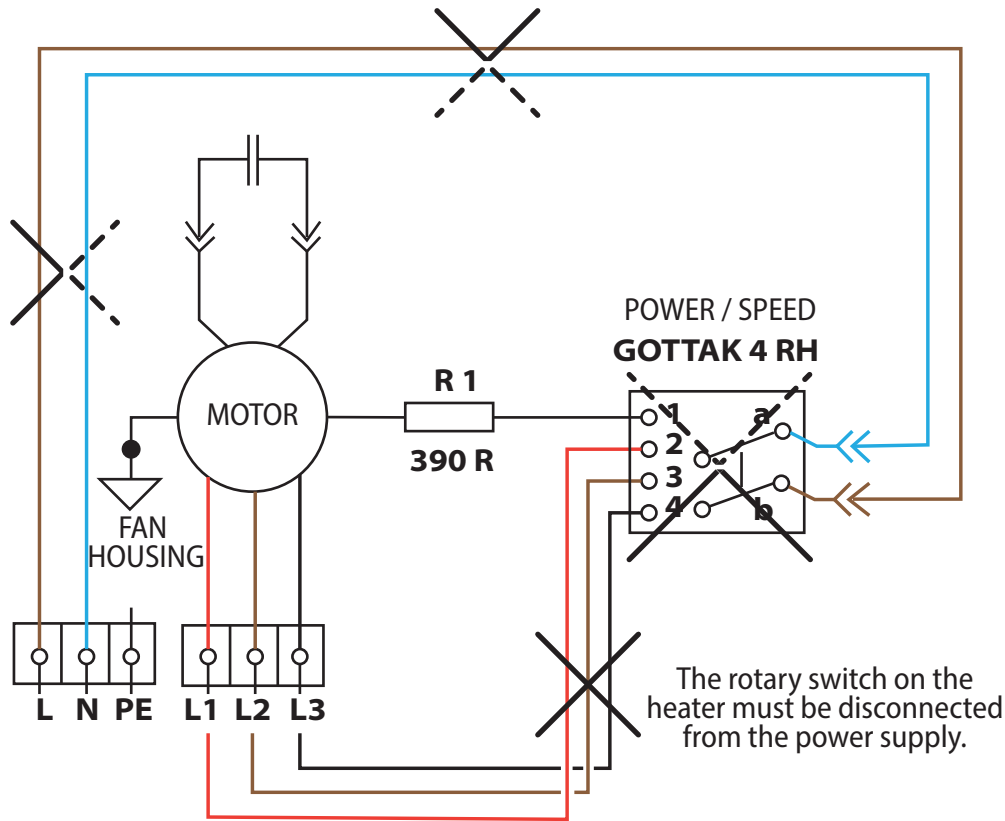

WIRING DIAGRAM FOR SAUNUM SAUNA CONTROL UNIT LEIL

The connection of the power unit is shown on the diagram of electrical connections. For more information on connecting the heater, see the heater installation and operating instructions.

Wiring diagram for controlling the Saunum Primary or Premium series heater with Sauna LEIL control unit